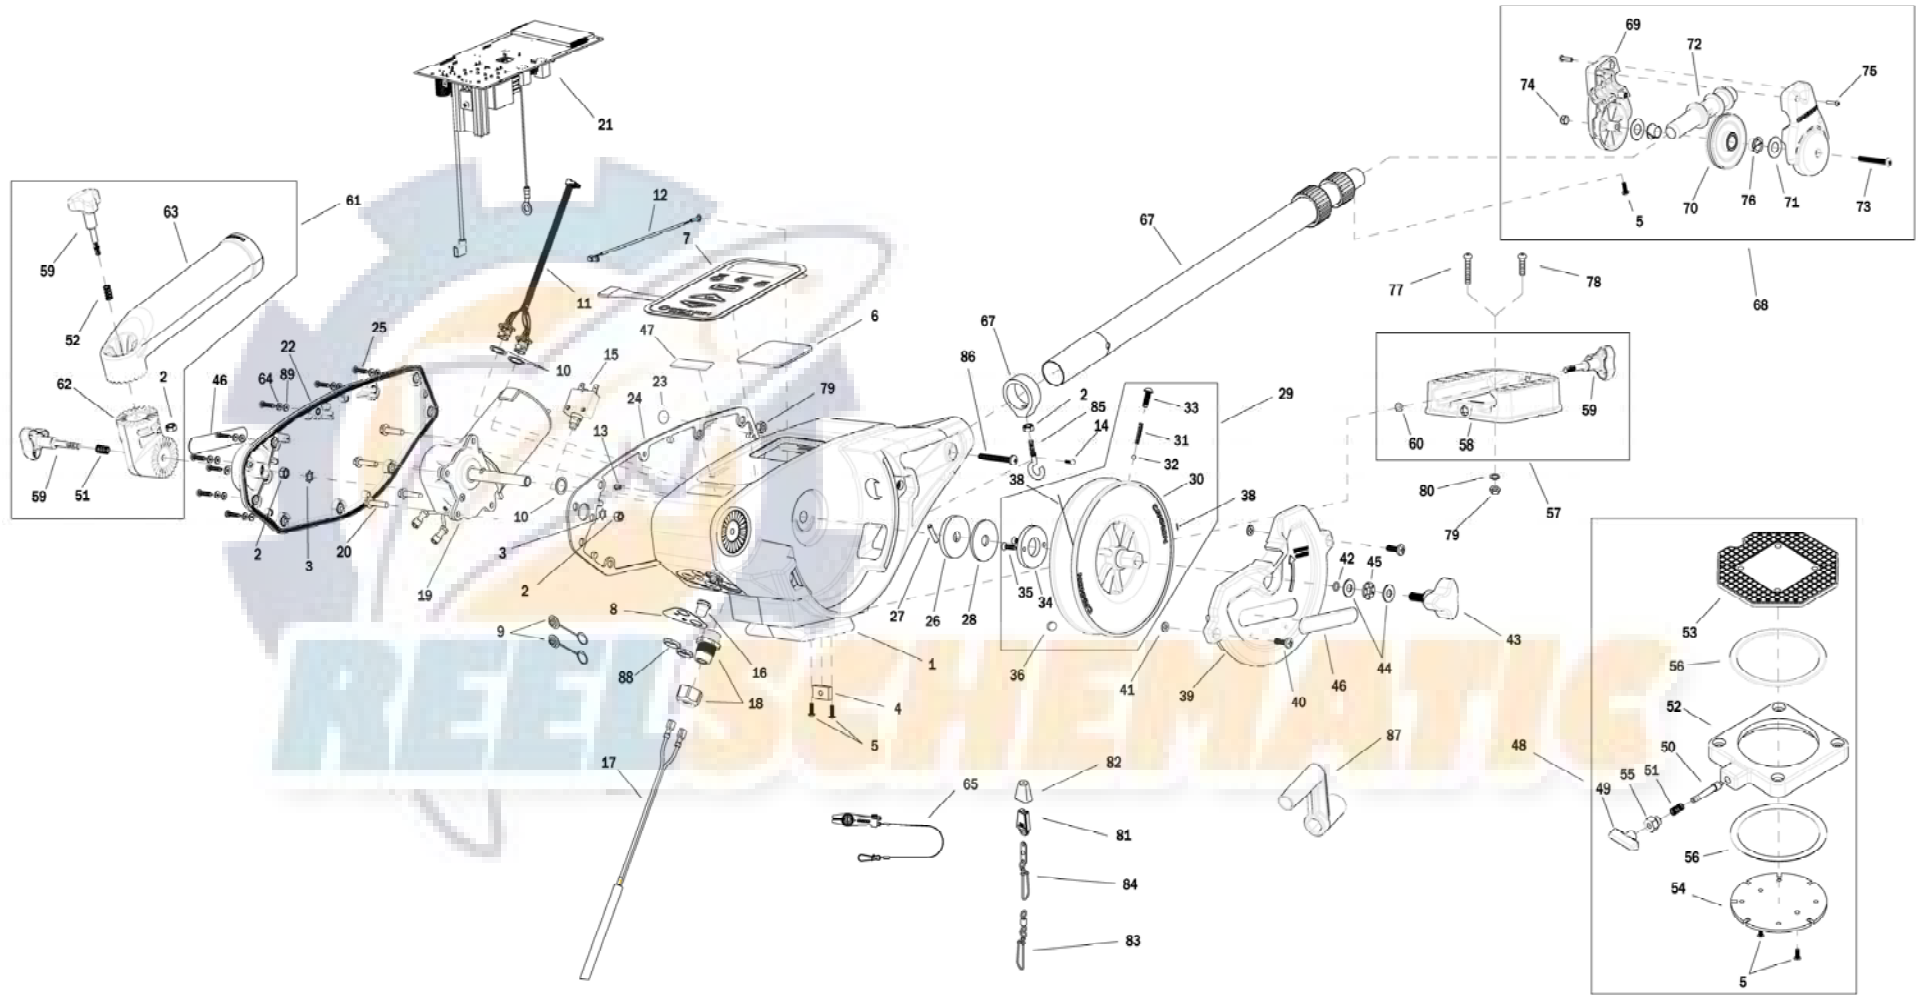

Digi-Troll 5

1902315 Digi-Troll 5

1	3392524	FRAME, RAW	31	3392707	SPRING, REEL	61	3991904	ASSY-CNN, ROD HOLDER
2	2263102	NUT-HEX 1/4-20 SS 300SRS	32	3396020	BALL BEARING, REEL	62	3394200	ARM, DUAL AXIS-ROD HOLDER
3	3394722	INSERT, PUSH ON	33	3393474	SCREW-DRIVE #14 X .75" SS	63	3392033	TUBE, DUAL AXIS RD HLDR
4	3394702	INSERT, BASE	34	3391906	PLATE, CLUTCH REEL	64	3394602	WASHER, FLAT #8, SS
5	2373450	SCREW-#8-18 X 3/8 THD* (SS)	35	3393418	SCREW-#10-16X.75"HI-LO SS	65	2277002	ASY HDW RELEASE UNIVERSAL
6	3396510	LENS-WINDOW MAG DTIV	36	1459666	CERAMIC MAGNET P/N 42-B-5020	66	2210821	ASY BOOM TELESCOPIC
7	3394015	KEYPAD, DIGI-TROLL 5	37	3775397	400' CABLE	67	3397900	BALL HOOK EXTRUSION
8	3396602	SEAL PLATE, DT5	38	9100070	CON LEADER SLEEVE	68	3990200	ASSY-CNN, BOOM END (SUB)
9	700176	CON XCAP MINI-CON PANEL MOUNT	39	3390205	COVER, REEL	69	3392520	CASE, PULLEY
10	3391730	WASHER, SEAL, DATA	40	2373434	SCREW-1/4-20 X 3/4 SS PPMs	70	3392300	SHEEVE, PULLEY
11	3391220	HARNESS, COMM	41	2071718	WASHER #10 NYLON RETAINING	71	3391507	SHIM, BOOM END
12	3391223	HARNESS, RF ANTENNA	42	3394605	O-RING, KNOB	72	3392013	BOOM END, NEW
13	1234002	HDW INSERT SS PRESS 1/4IN(SUB)	43	3390103	KNOB, SOFT GRIP, CLUTCH	73	3393485	SCREW-#10-24X1.75 PPHMS S
14	3393426	SCREW-#6-32x3/8,TRIM'D HEX CAP	44	3391737	HDW WASHER, THRUST	74	3393124	NUT-#10-32 NYLOK 18-8 SS
15	3398205	CIRCUIT BREAKER, 25 AMP	45	9010280	HDW BEARING, THRUST	75	2303412	SCREW-#6-20 X 5/8 SELF TAP
16	1221491	BOOT CIRCUIT BREAKER	46	3395634	DECAL- SIDE, BLACK	76	3390005	BEARING-NYLINER, #8L5-1/2-F
17	3993220	ASSY, POWER CABLE, RETRO(SUB)	47	3395710	DECAL-PIC BLACK	77	9280720	HDW SCR 1/4 20X2 TRUSS HD PHIL
18	3392920	STRAIN-RELIEF, HEYCO M4502	48	2998905	CNN ASY, SWIVEL BASE	78	9280713	HDW SCR 1/4 20X1 1/2 TRUSS HEA
19	3996515	MOTOR/GEAR HOUSING ASSY	49	2249001	HDW KNB RELEASE PIN	79	2263103	NUT-1/4-20 NYLOCK SS
20	3393411	SCREW-FLANGE HEX HI-LO	50	3392600	PIN - RELEASE	80	2371712	WASHER-FLAT 9/32 X 5/8 X 1/16
21	3394007	ASY PCA,DIGI-TRLL 5,5TS	51	2287002	HDW SPRING RELEASE PIN	81	9100100	CON TERMINATOR
22	3390203	COVER, MOTOR	52	2267001	ASY PLATE BASE MACHINED	82	9100101	CUSHION SLEEVE TERMINATOR
23	401966-3	MIC VENT,PTFE LU LRA MATERIAL	53	2267002	BRK PLATE SWIVEL	83	9100620	HDW SNAP SWIVEL 4/0-37 MARLIN
24	3396902	GASKET, COVER	54	3391919	PLATE, INDEX TS	84	2200148	ASY SNAP & INSULATOR
25	3393480	SCREW-#10X.75"PPH HI-LO SS	55	2277001	HDW RETAINER RELEASE NUT	85	9040040	HDW BOLT 1/4-20 ROLLEDTHD HOOK
26	3391907	PLATE, CLUTCH SHAFT	56	9010004	HDW BEARING SWIVEL BASE	86	3393461	SCREW-1/4-20 x 2" SS, PPH
27	3392640	PIN, DRIVESHAFT	57	3991930	ASY, MNT BASE DT/MAG(SUB)	87	3390910	HANDLE-CRANK, MANUAL
28	3391711	PAD, CLUTCH	58	3391955	BASE-MOUNT, DT PRO/MAG ST	88	3393113	NUT, HEX, MINI-CON-X
			59	3390101	KNOB-CANNON, SOFT GRIP	89	3391732	WASHER, SEALING
30	3777927	REEL, ROUGH, 3.75" OD	60	3393000	RING, RETAINING, 1/4" SHAFT			